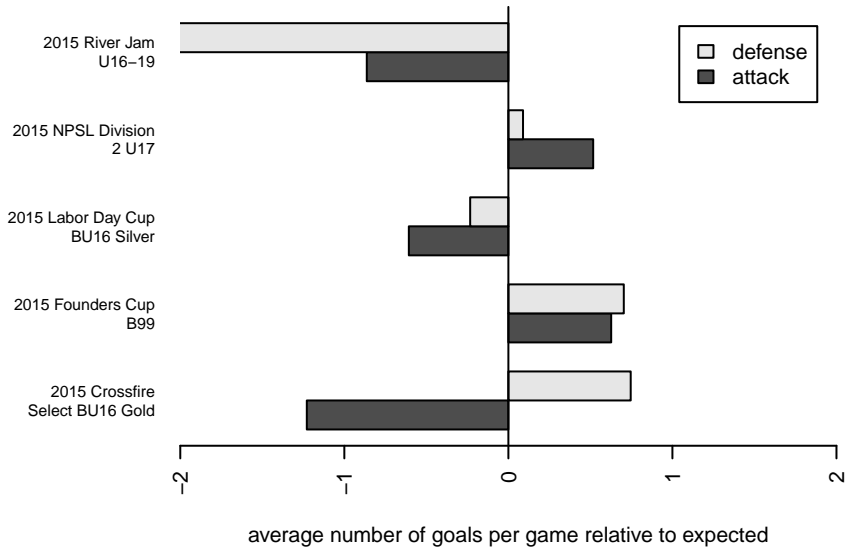

Crossfire Select Taylor B99

Crossfire Select SC
 Redmond, WA
 B99 total strength=1512
 attack=10.83 defense=12.88
 fall league = NPSL Div 2 U17

alt names used:
 Crossfire Select B99 Taylor
 Crossfire Select B99-Taylor
 Crossfire Select B99 Taylor

Venues played:
 2015 Crossfire Select BU16 Gold
 2015 River Jam U16-19
 2015 Labor Day Cup BU16 Silver
 2015 NPSL Division 2 U17
 2015 Founders Cup B99

Crossfire Select Taylor B99
 Dots are actual minus expected GF (blue circles) and GA (red triangles).
 Blue line is smoothed change in attack strength. Red is smoothed change in defense strength.

**attack and defense variance (black dot)
relative to other teams
and top 10 in region**

**attack and defense rating
relative to others at age
and all opponents in last 13 months**

Performance relative to 13 month average