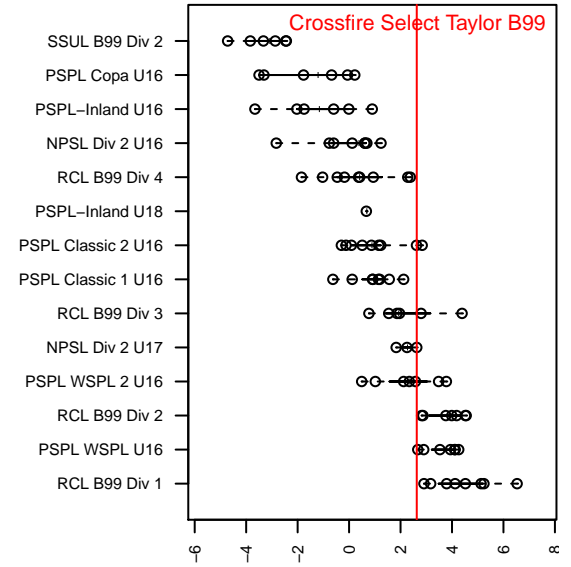

Crossfire Select Taylor B99

Crossfire Select SC
 Redmond, WA
 B99 total strength=1512
 attack=10.83 defense=12.88
 fall league = NPSL Div 2 U17

alt names used:
 Crossfire Select B99 Taylor
 Crossfire Select B99-Taylor
 Crossfire Select B99 Taylor

Venues played:
 2015 Crossfire Select BU16 Gold
 2015 River Jam U16-19
 2015 Labor Day Cup BU16 Silver
 2015 NPSL Division 2 U17
 2015 Founders Cup B99

Crossfire Select Taylor B99
 Dots are actual minus expected GF (blue circles) and GA (red triangles).
 Blue line is smoothed change in attack strength. Red is smoothed change in defense strength.

**attack and defense variance (black dot)
relative to other teams
and top 10 in region**

**attack and defense rating
relative to others at age
and all opponents in last 13 months**

Performance relative to 13 month average