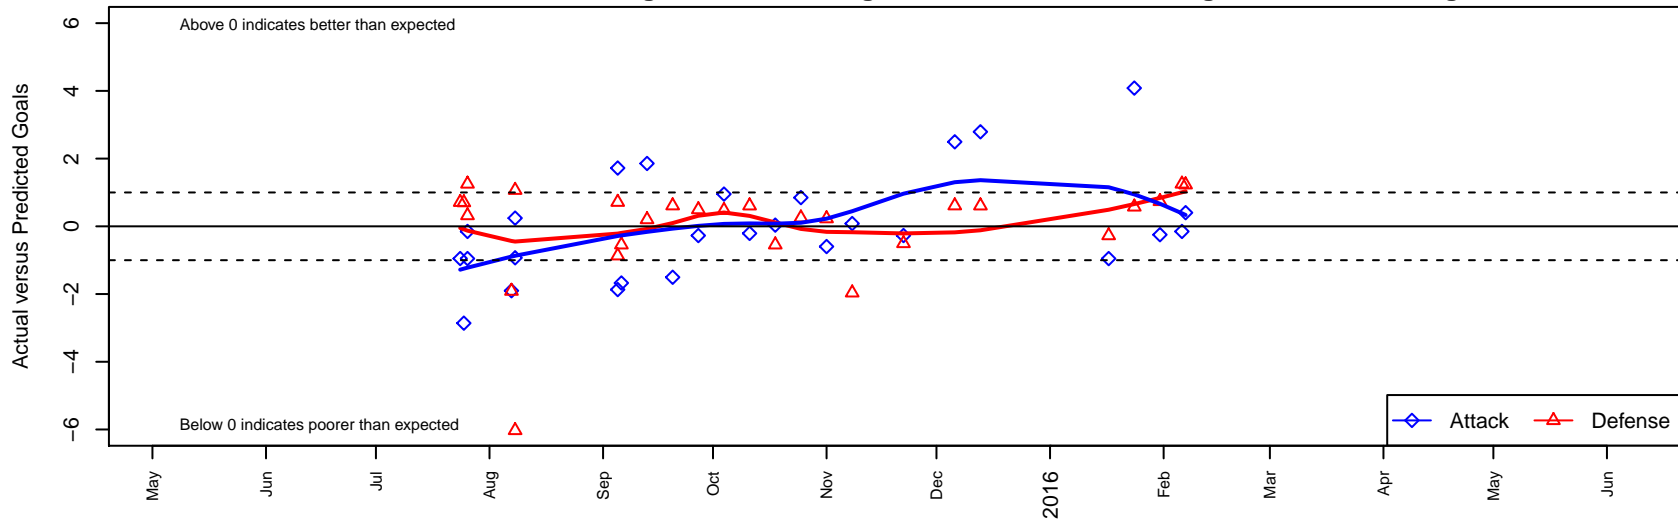

Crossfire Select Taylor B99

Crossfire Select SC
 Redmond, WA
 B99 total strength=1512
 attack=10.83 defense=12.88
 fall league = NPSL Div 2 U17

alt names used:
 Crossfire Select B99 Taylor
 Crossfire Select B99-Taylor
 Crossfire Select B99 Taylor

Venues played:
 2015 Crossfire Select BU16 Gold
 2015 River Jam U16-19
 2015 Labor Day Cup BU16 Silver
 2015 NPSL Division 2 U17
 2015 Founders Cup B99

Crossfire Select Taylor B99
 Dots are actual minus expected GF (blue circles) and GA (red triangles).
 Blue line is smoothed change in attack strength. Red is smoothed change in defense strength.

**attack and defense variance (black dot)
relative to other teams
and top 10 in region**

**attack and defense rating
relative to others at age
and all opponents in last 13 months**

Performance relative to 13 month average